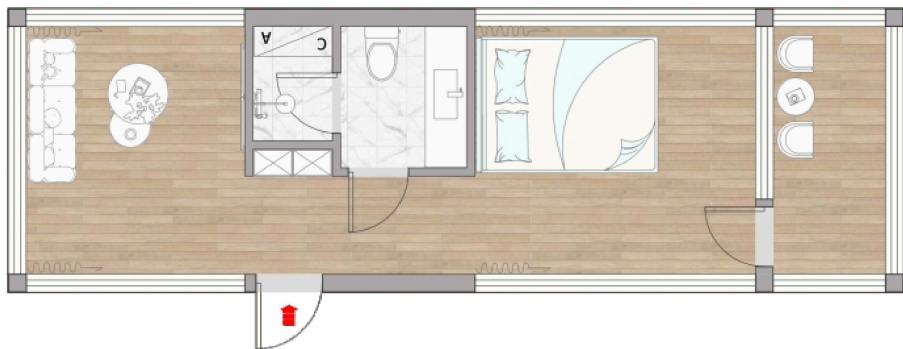

房间内饰
interior

太空舱Y5系列

Capsule house Y5 Series

Camp 营地

太空舱Y5系列

Capsule house Y5 Series

The beach 沙滩

太空舱Y5系列

Capsule house Y5 Series

山林

The beach

太空舱Y7系列

Capsule house Y7 Series

产品尺寸 长:11.5m 宽:3.3m 高:3.2m

Product dimensions length:11.5m wide:3.3m high:3.2m

建筑面积 38m²

Building area 38m²

太空舱Y7系列灵感来源于自然,外观色彩与大自然能很好地融为一体。采用生态护线设计手法,整体框架流线简单明了,室内面积更加舒适,前后一室一厅的布局已然成为行业高端露营住宿产品的经典范式,适应场景广泛。

Capsule house Y7 Series Inspired by nature, exterior colors blend well with nature. Adopt ecological protection line design method, The overall frame flow is simple and straight forward, The indoor area is more comfortable, the layout of one bedroom and one living room in the front and back, it has become a model of high-end camping accommodation products in the industry, adapting to a wide range of scenarios.