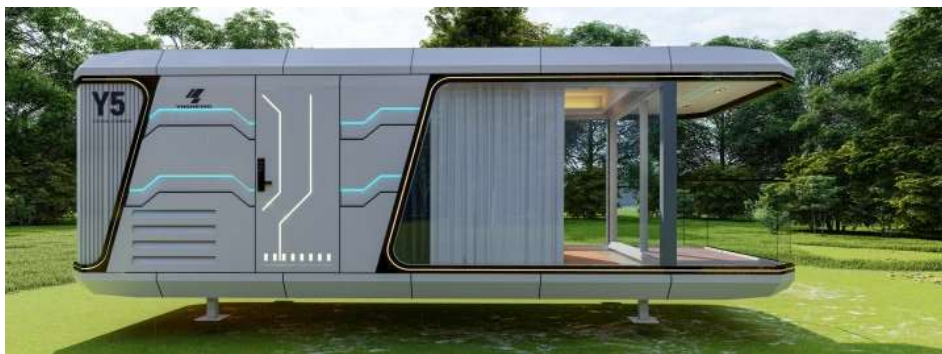

太空舱Y5系列

Capsule house Y5 Series

产品尺寸 长:8.5m 宽:3.3m 高:3.2m

Product dimensions length:8.5m wide:3.3m high:3.2m

建筑面积 28.05m²

Building area 28.05m²

太空舱Y5系列,集未来感与科技感于一体的时尚外观,整体全镀锌钢板框架,搭配铝合金外壳,优雅大气,触控式全智能家居系统,信息娱乐一触即达配备基本生活所需设施,全景阳台更是多方位让我们与大自然“零距离”接触。

Space capsule house Y5 series A stylish look that integrates futuristic and technological feels, The whole is fully galvanized steel frame with aluminum alloy shell, Elegant and atmospheric, Touch-based full smart home system, Infotainment is at the touch of a button, Equipped with basic living needs, The panoramic balcony is a multi-faceted way for us to have "zero distance" contact with nature.