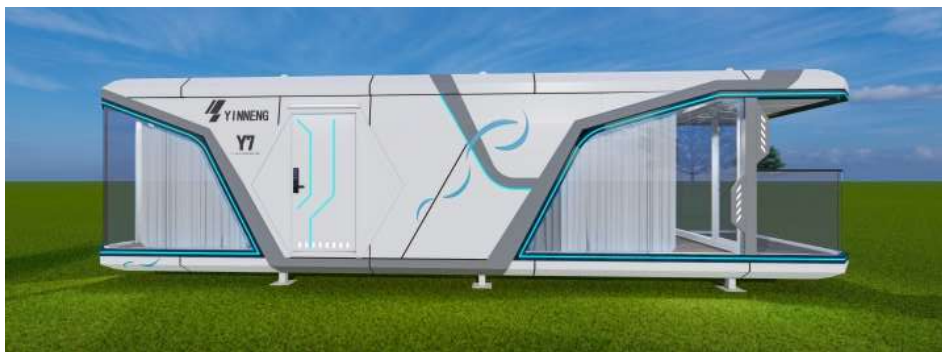

太空舱Y5系列

Capsule house Y5 Series

产品尺寸 长:8.5m 宽:3.3m 高:3.2m

Product dimensions length:8.5m wide:3.3m high:3.2m

建筑面积 28.05m²

Building area 28.05m²

太空舱Y5系列,集未来感与科技感于一体的时尚外观,整体全镀锌钢板框架,搭配铝合金外壳,优雅大气,触控式全智能家居系统,信息娱乐一触即达配备基本生活所需设施,全景阳台更是多方位让我们与大自然“零距离”接触。

Space capsule house Y5 series A stylish look that integrates futuristic and technological feels, The whole is fully galvanized steel frame with aluminum alloy shell, Elegant and atmospheric, Touch-based full smart home system, Infotainment is at the touch of a button, Equipped with basic living needs, The panoramic balcony is a multi-faceted way for us to have "zero distance" contact with nature.

房间内饰
interior

太空舱Y5系列

Capsule house Y5 Series

Camp 营地

太空舱Y5系列

Capsule house Y5 Series

The beach 沙滩

太空舱Y5系列

Capsule house Y5 Series

山林

The beach

太空舱Y7系列

Capsule house Y7 Series

产品尺寸 长:11.5m 宽:3.3m 高:3.2m

Product dimensions length:11.5m wide:3.3m high:3.2m

建筑面积 38m²